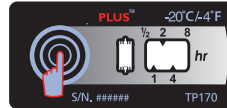

TS-310
1 Hour
19mm x 32mm

TS-311
12 Hours
19mm x 40mm

TS-312
7 Days
19mm x 40mm

TS-1M
1 Month
19mm x 40mm

TS-3M
3 Months
19mm x 40mm

TS-6M
6 Months
19mm x 40mm

TS-12M
12 Months
19mm x 40mm

TS-24M **NEW**
24 Months
19mm x 40mm