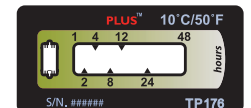

TP-170 -20°C
19mm x 40mm

TP-077 0°C
19mm x 40mm

TP-065 8°C
19mm x 40mm
8 hours

TP-175 8°C
19mm x 40mm
48 hours

TP-153 10°C
19mm x 40mm
8 hours

TP-176 10°C
19mm x 40mm
48 hours

TP-217 25°C
19mm x 40mm

TP-136 30°C
19mm x 40mm