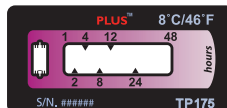

TP-175 8°C
19mm x 40mm
48 hours