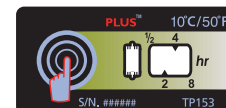

TP-170 -20°C
19mm x 40mm

TP-077 0°C
19mm x 40mm

TP-065 8°C
19mm x 40mm
8 hours

TP-175 8°C
19mm x 40mm
48 hours

TP-153 10°C
19mm x 40mm
8 hours

TP-176 10°C
19mm x 40mm
48 hours

TP-217 25°C
19mm x 40mm

TP-136 30°C
19mm x 40mm