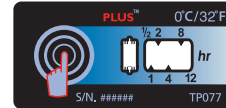

TP-077 0°C
19mm x 40mm